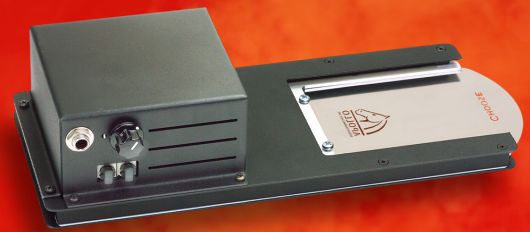

Volume I

UNDERWATER RIPPLES

WATER ELEMENTS

Gel
NO GEL

Static/Gobo Slot
DI-CRUSH 2-ESEA
 Enchanted Sea Enhanced
 Crushed Dichroic

Vertical Effect #01
MS-2452
 Breakup Diamond Heavy

WATER SHIMMER

WATER ELEMENTS

Vertical Effect #01
MS-2009
 Wind Drifts

Smart Move® Vertical Rotator

Refer to the following photos for proper positioning of gobos in the light fixture and the **Smart Move® Vertical**.

Close-up of effect setting switches