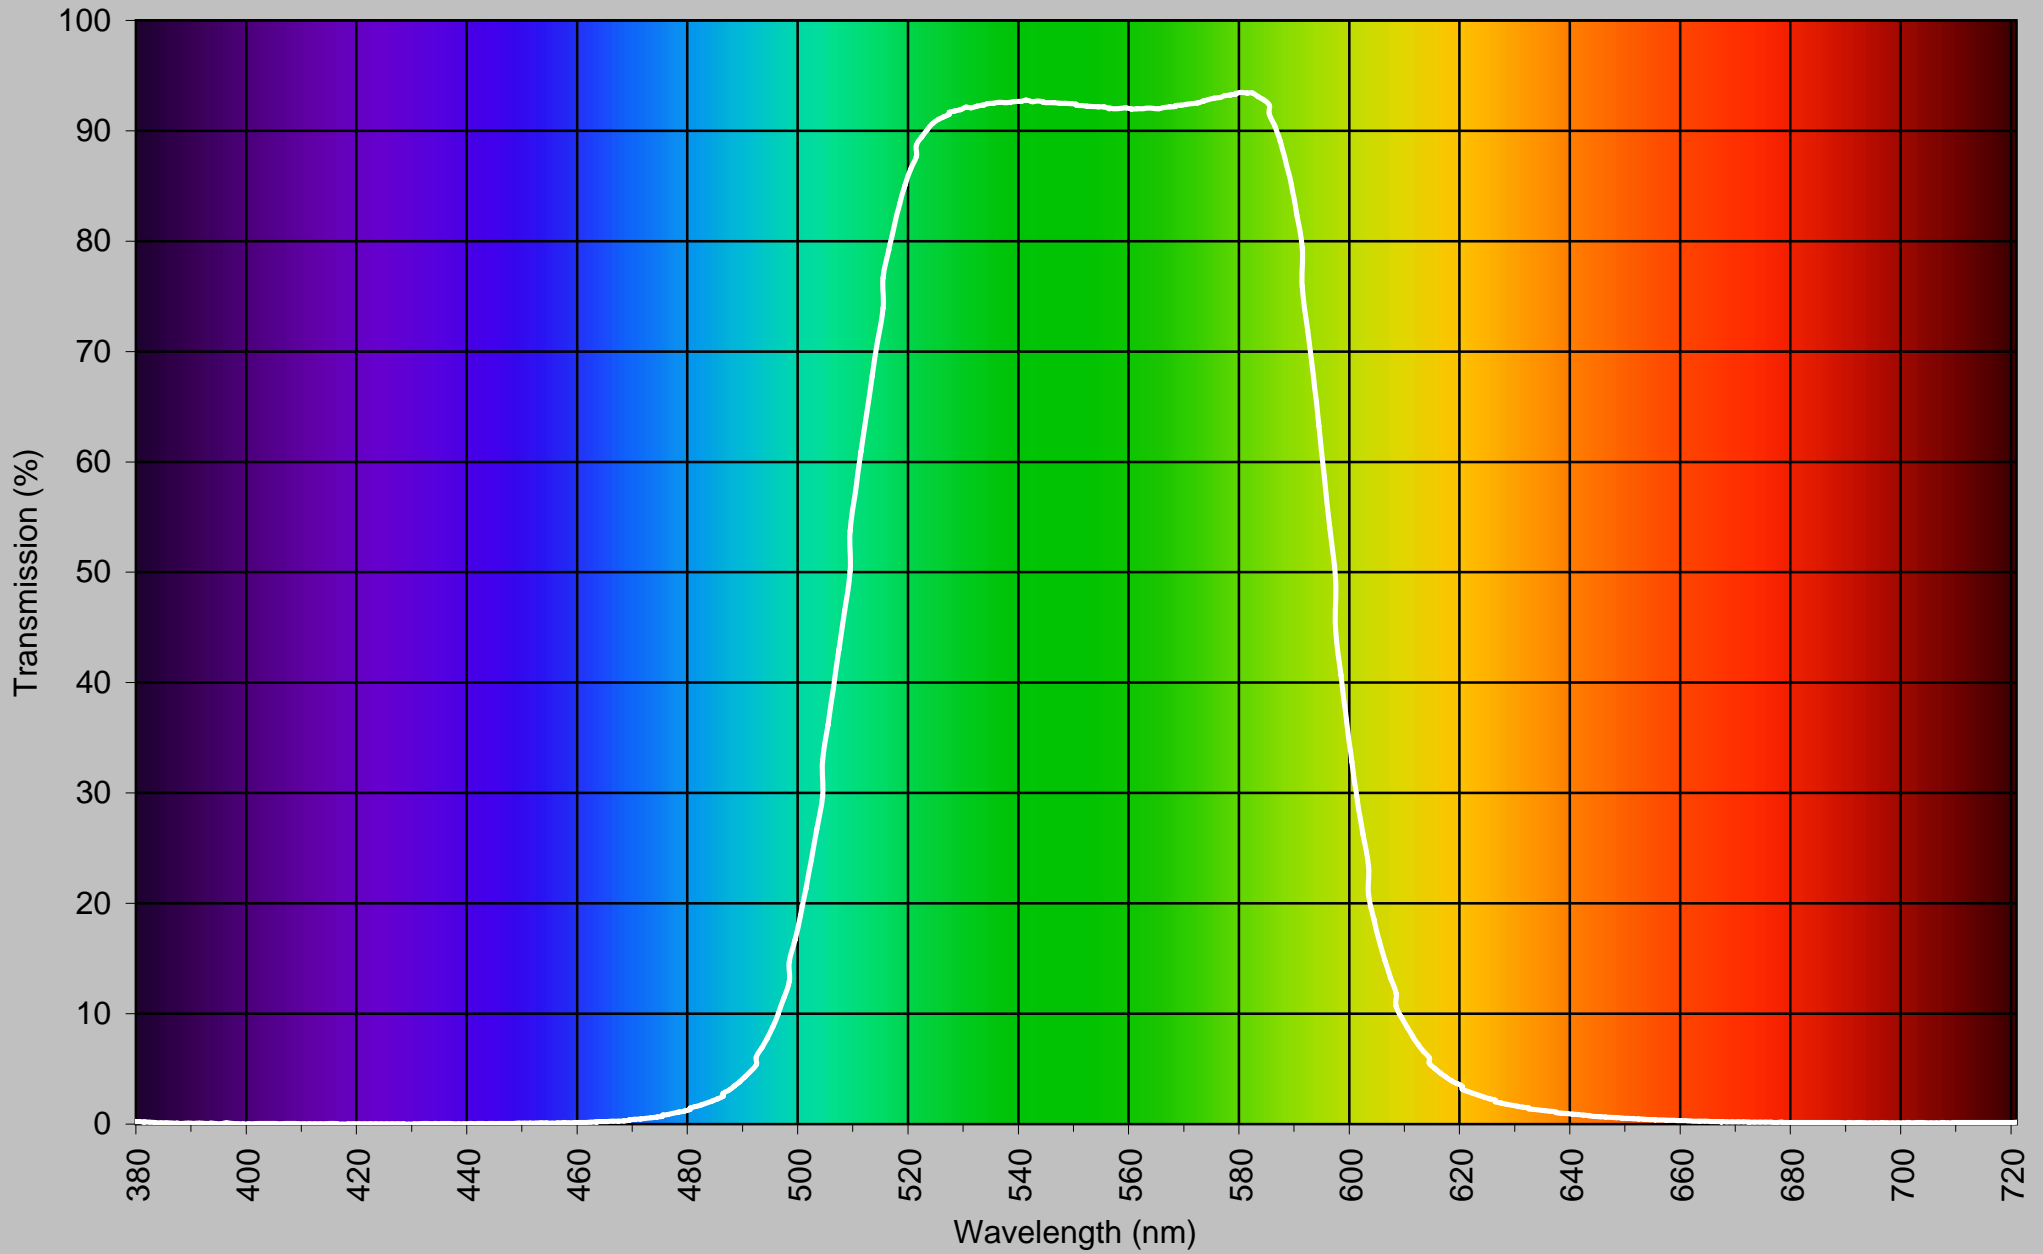

Atlantic Green Blue

%T = 8.6

D-5300

Apollo Green

%T = 22.9

D-5700

Kelly Green

%T = 36.8

D-5825

Rain Forest Green

%T = 34.8

D-5950

Soft Yellow Green

%T = 66.1

D-6300

Neon Yellow

%T = 77.8

D-6500

Bikini Yellow

%T = 69.6

D-6900

Butterscotch

%T = 49.4

D-7450

Golden Amber

%T = 40.6

D-7650

Coral Amber

%T = 67.6

D-7750

Sailor's Delight Orange

%T = 23.3