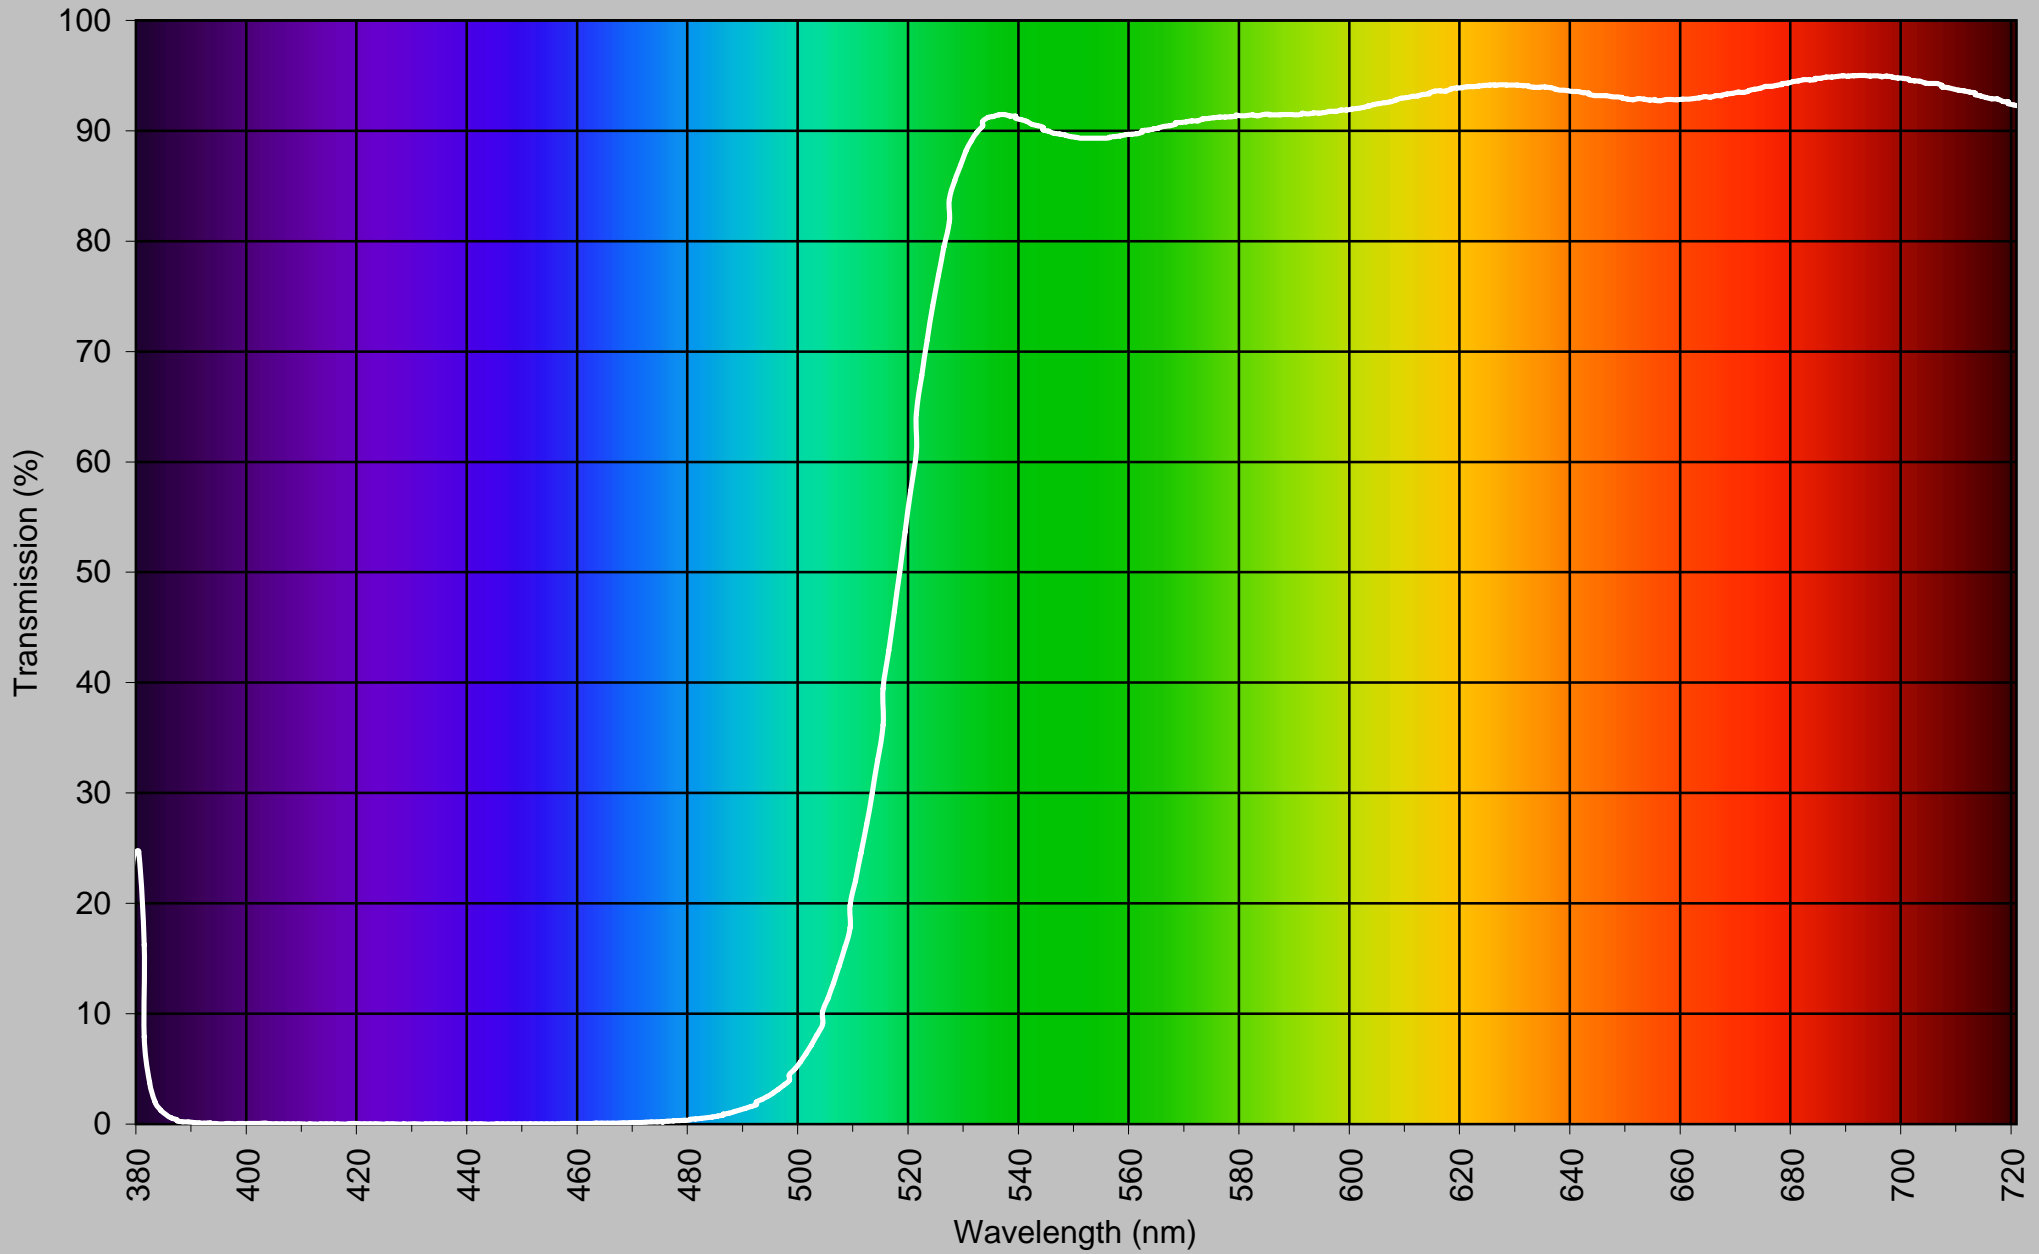

Atlantic Green Blue

%T = 8.6

D-5300

Apollo Green

%T = 22.9

D-5700

Kelly Green

%T = 36.8

D-5825

Rain Forest Green

%T = 34.8

D-5950

Soft Yellow Green

%T = 66.1

D-6300

Neon Yellow

%T = 77.8

D-6500

Bikini Yellow

%T = 69.6

D-6900

Butterscotch

%T = 49.4

D-7450

Golden Amber

%T = 40.6

D-7650

Coral Amber

%T = 67.6

D-7750

Sailor's Delight Orange

%T = 23.3