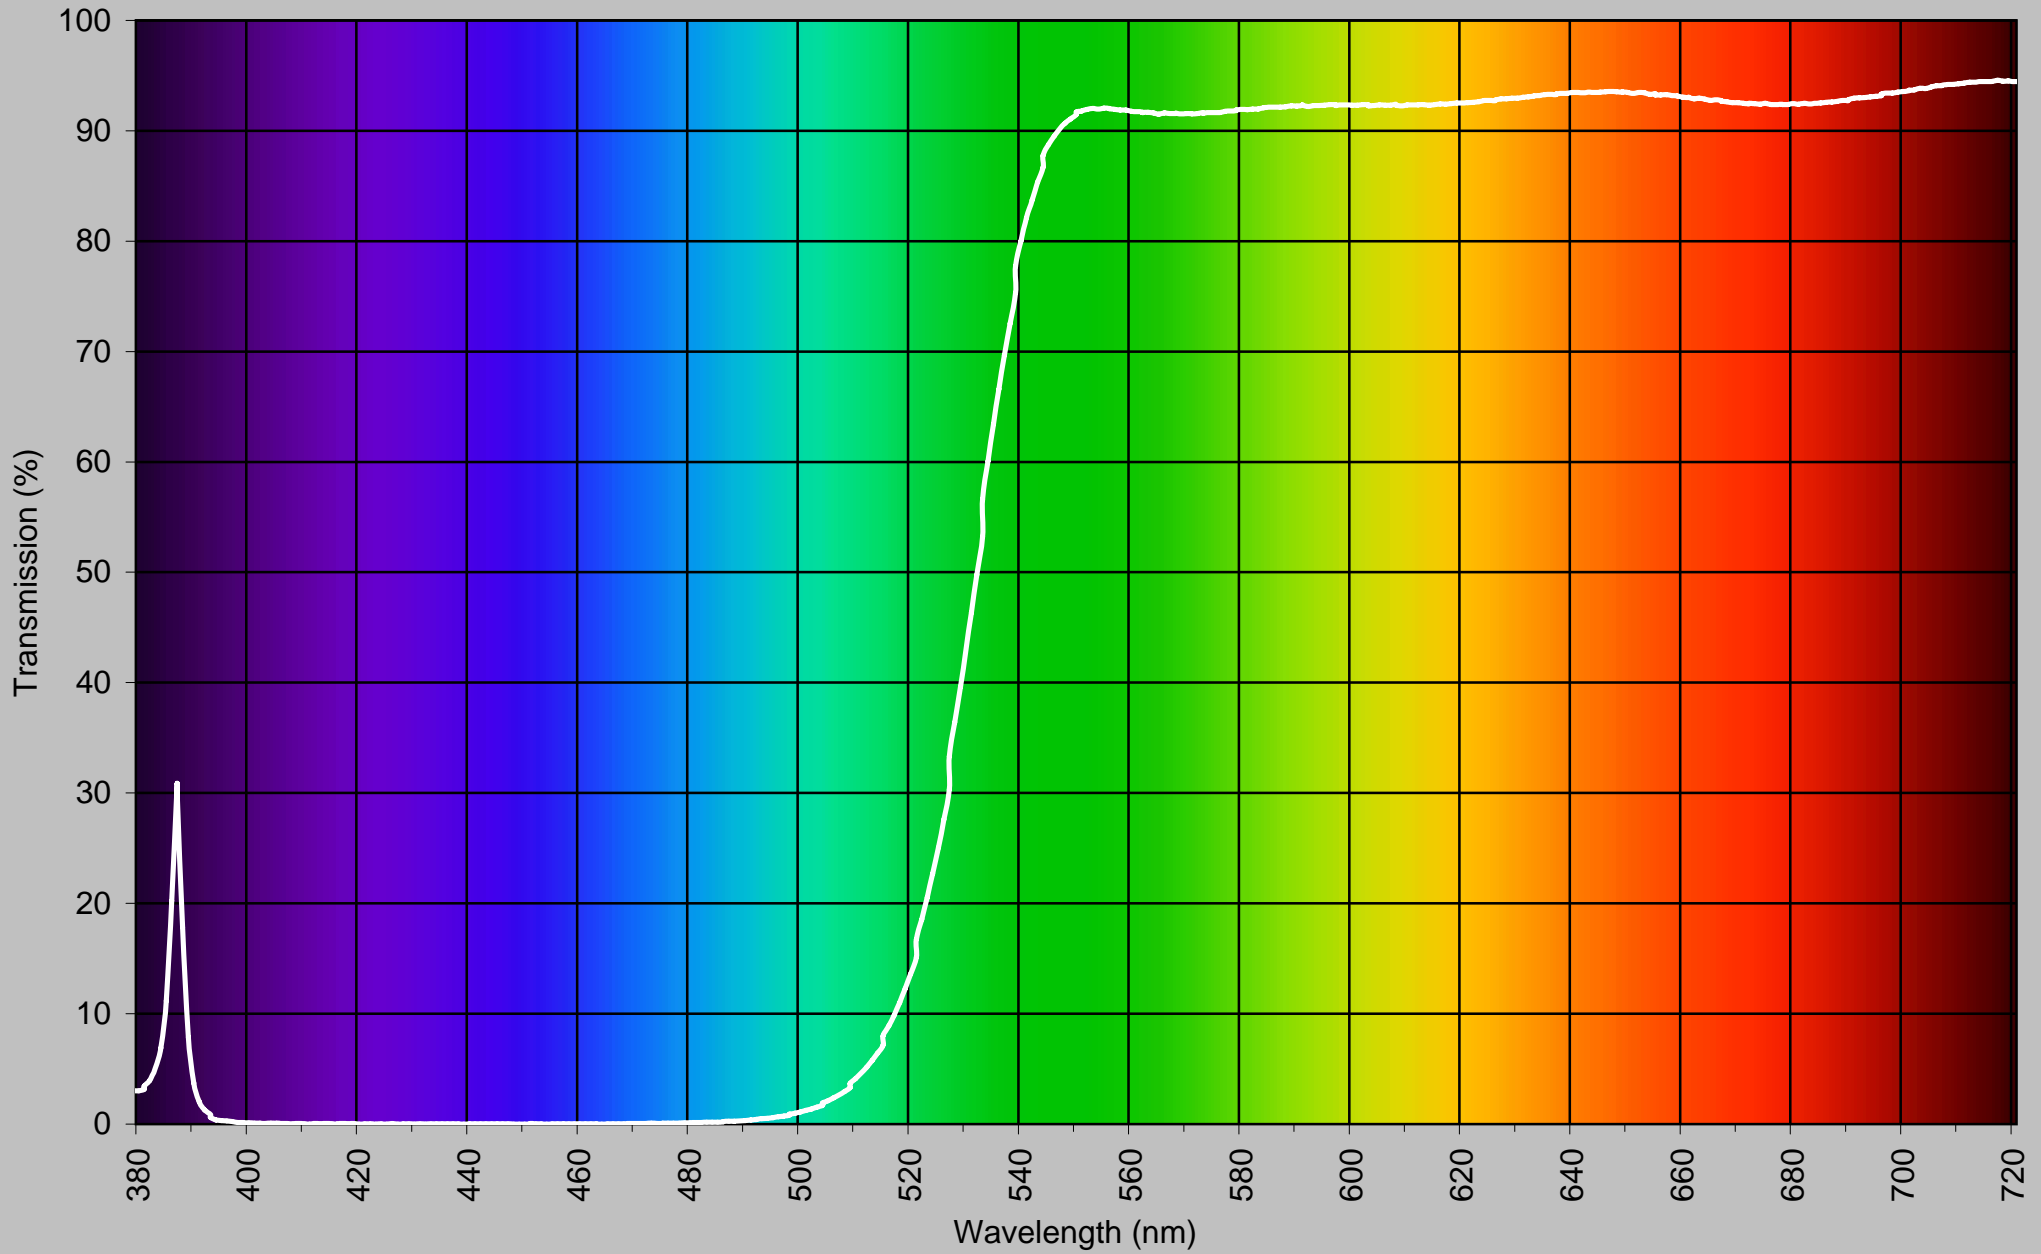

Atlantic Green Blue

%T = 8.6

D-5300

Apollo Green

%T = 22.9

D-5700

Kelly Green

%T = 36.8

D-5825

Rain Forest Green

%T = 34.8

D-5950

Soft Yellow Green

%T = 66.1

D-6300

Neon Yellow

%T = 77.8

D-6500

Bikini Yellow

%T = 69.6

D-6900

Butterscotch

%T = 49.4

D-7450

Golden Amber

%T = 40.6

D-7650

Coral Amber

%T = 67.6

D-7750

Sailor's Delight Orange

%T = 23.3